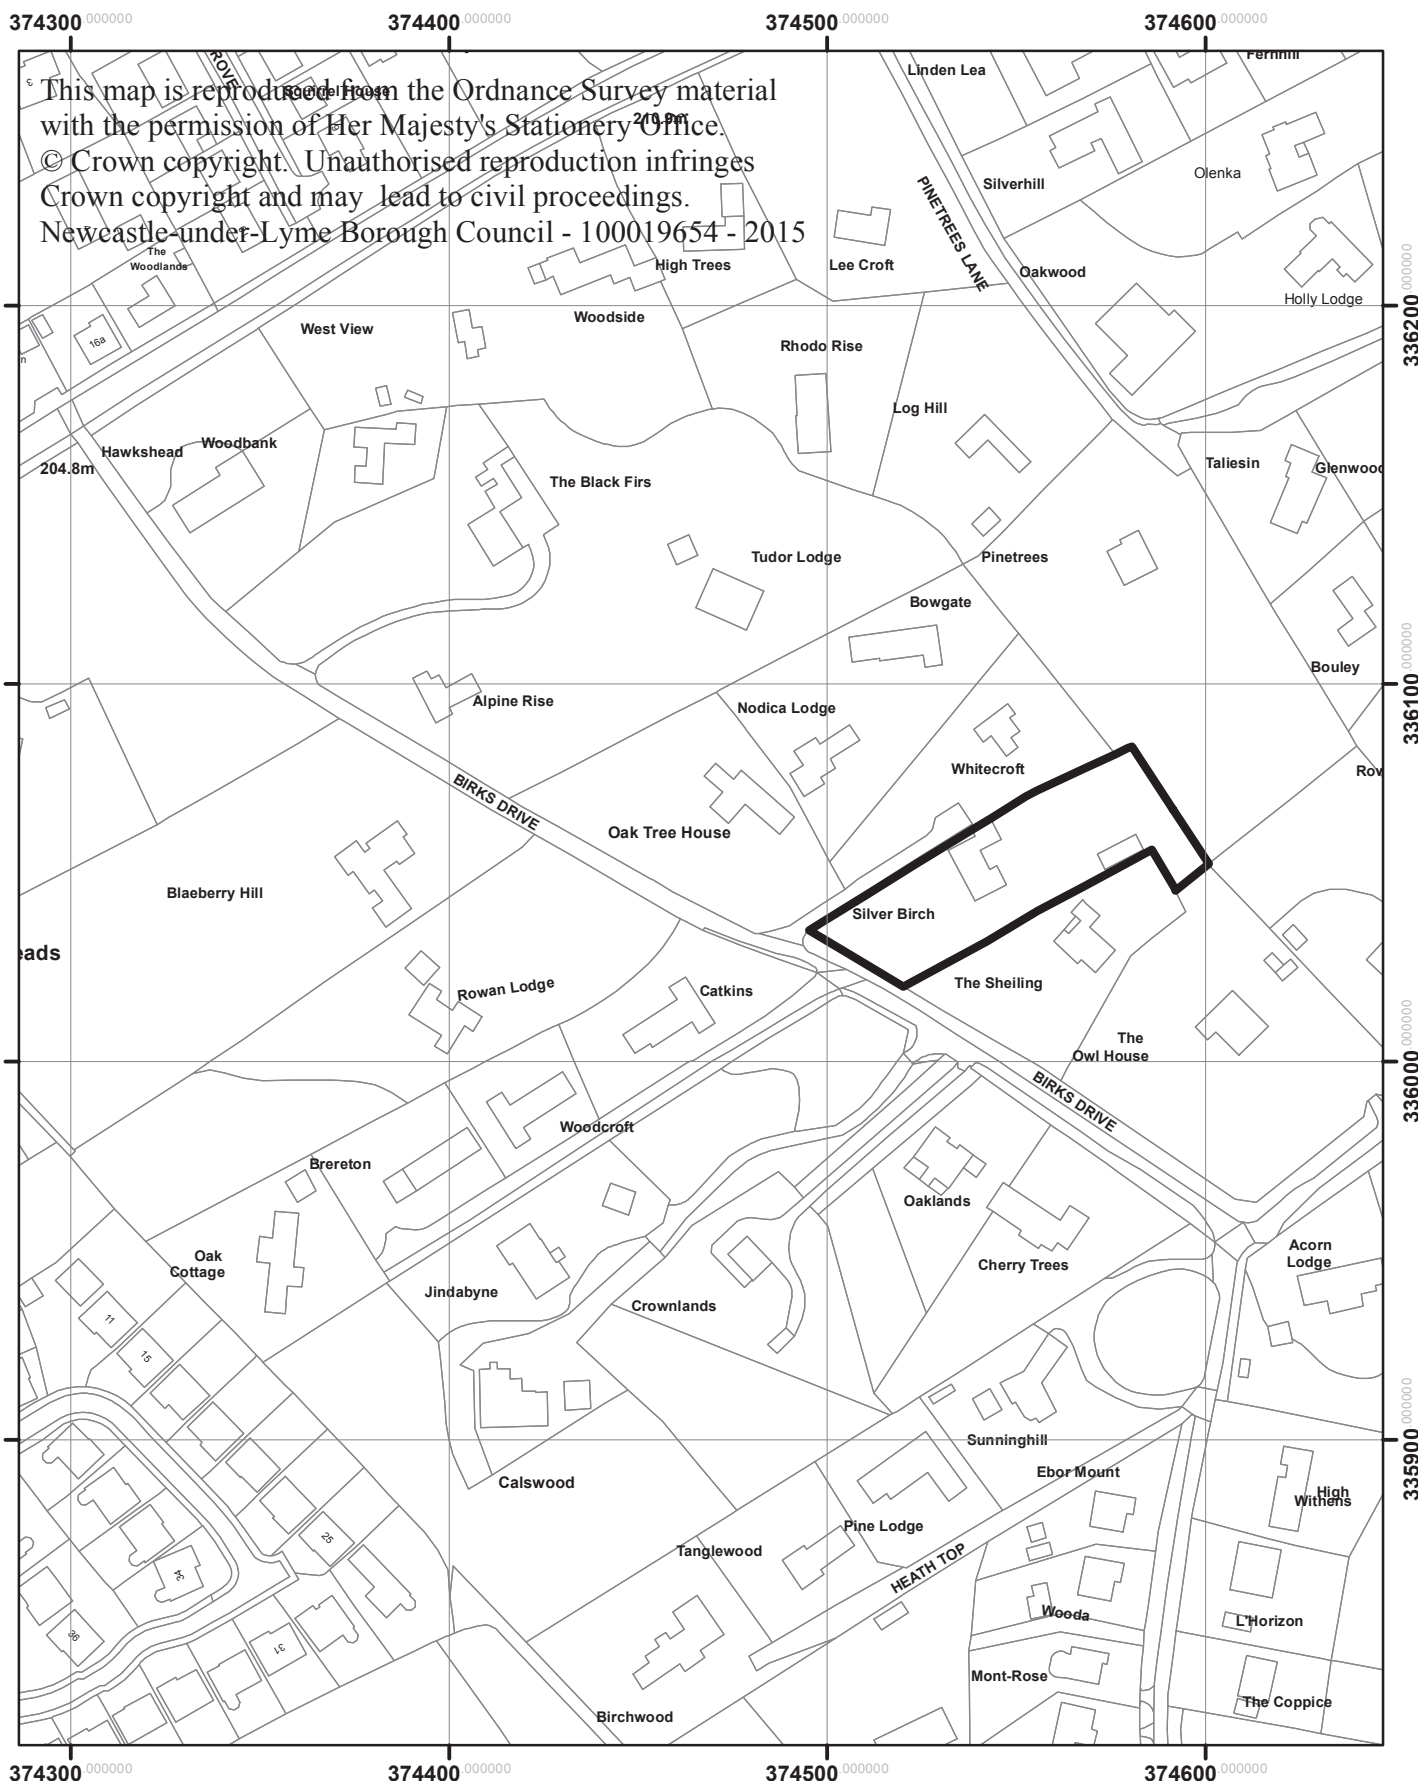

Silver Birch
Birks Drive
Ashley Heath
15/00435/FUL

Newcastle under Lyme Borough Council
Planning & Development Services
Date 18.08.2015

1:2,000